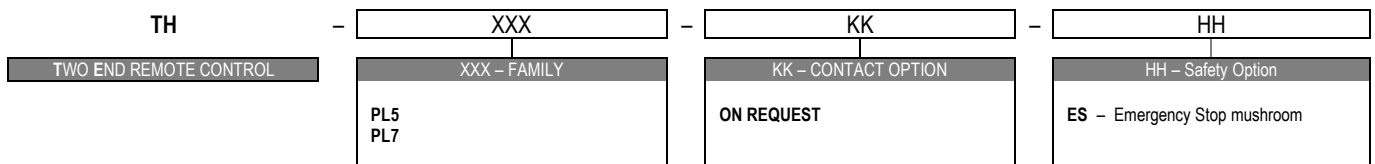

PL7

TWO-HAND REMOTE CONTROL

GS Automation's PL7 Two-hand remote control with 2 push buttons and 1 Emergency Stop mushroom head (on request). Its housing is Orange RAL 2008 Aluminum AISi11 with IP65 degree of protection. The PL7 Two-hand remote control fulfills all relevant international standards for worldwide use in applications from all industries.

Main features

Material	Aluminum (AlSi11)
Color	Orange
Weight	4,0 Kg
Sizes	432 x 128 x 186 mm
Holes	2 side holes diameter 22 mm
Compliance	EN574

Optionals

- Implementation on stand

Code scheme

GS AUTOMATION